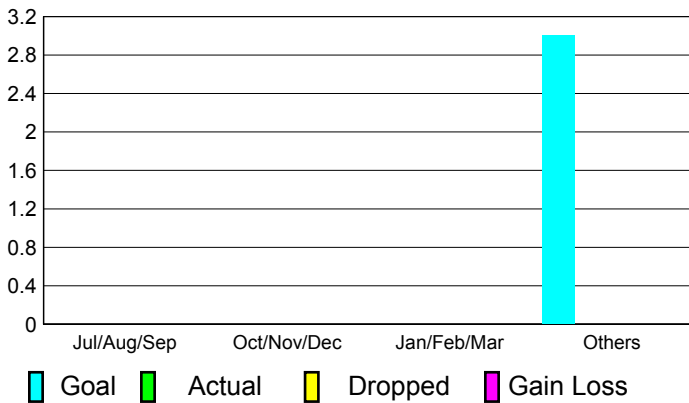

2010-2011 GMT Reports for District (or Undistricted) **District 201V6**

GMT: **JOHN ROWLAND MC ATEE**

Location: **AUSTRALIA**

GMT CA: **7**

CLUBS

**Club Results
2010-2011**

**Clubs
2009-2010**

Month	New Club Goal	Actual New Clubs	Actual Dropped Clubs	Gain/Loss of Clubs	Gain/Loss of Clubs
Jul/Aug/Sep	0	0	0	0	0
Oct/Nov/Dec	0	0	0	0	0
Jan/Feb/Mar	0	0	0	0	0
Apr/May/June	3	0	0	0	1
Totals	3	0	0	0	1

Club Results 2010-2011

Goal, New, Dropped, Gain/Loss

MEMBERSHIP

**Membership Results
2010-2011**

**Membership
2009-2010**

Month	Net Memb Goal	Actual New Memb	Actual Dropped Memb	Gain/Loss of Memb	Gain/Loss of Memb
Jul/Aug/Sep	11	25	-51	-26	-2
Oct/Nov/Dec	18	30	-14	16	-1
Jan/Feb/Mar	13	35	-40	-5	17
Apr/May/June	76	45	-41	4	23
Totals	118	135	-146	-11	37