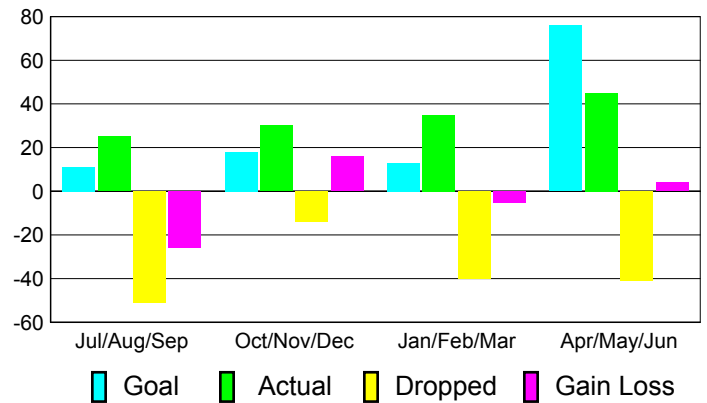

Club Results 2010-2011

Goal, New, Dropped, Gain/Loss

MEMBERSHIP

**Membership Results
2010-2011**

**Membership
2009-2010**

Month	Net Memb Goal	Actual New Memb	Actual Dropped Memb	Gain/Loss of Memb	Gain/Loss of Memb
Jul/Aug/Sep	11	25	-51	-26	-2
Oct/Nov/Dec	18	30	-14	16	-1
Jan/Feb/Mar	13	35	-40	-5	17
Apr/May/June	76	45	-41	4	23
Totals	118	135	-146	-11	37

Membership Results 2010-2011

Goal, New, Dropped, Gain/Loss

Comparison of Club Gain/Loss

Current Year Compared to the Previous Year

Comparison of Membership Gain/Loss

Current Year Compared to the Previous Year

YTD Status Quo Clubs 2010-2011

Status Quo Clubs Compared to Status Quo Members

Gender Comparison 2010-2011

Jul/Aug/Sep

Oct/Nov/Dec

Jan/Feb/Mar

Apr/May/June

Male