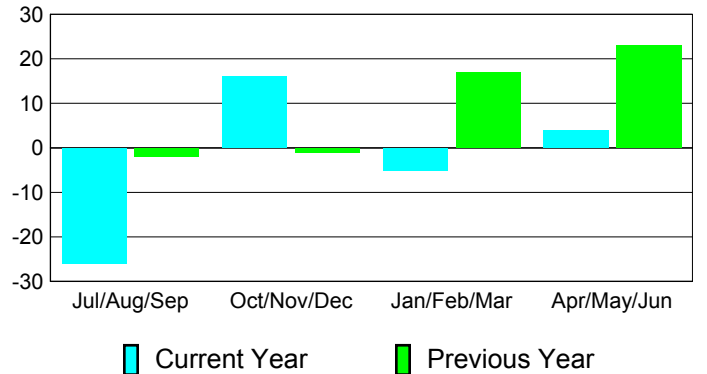

Club Results 2010-2011

Goal, New, Dropped, Gain/Loss

MEMBERSHIP

**Membership Results
2010-2011**

**Membership
2009-2010**

Month	Net Memb Goal	Actual New Memb	Actual Dropped Memb	Gain/Loss of Memb	Gain/Loss of Memb
Jul/Aug/Sep	11	25	-51	-26	-2
Oct/Nov/Dec	18	30	-14	16	-1
Jan/Feb/Mar	13	35	-40	-5	17
Apr/May/June	76	45	-41	4	23
Totals	118	135	-146	-11	37

Membership Results 2010-2011

Goal, New, Dropped, Gain/Loss

Comparison of Club Gain/Loss

Current Year Compared to the Previous Year

Comparison of Membership Gain/Loss

Current Year Compared to the Previous Year

YTD Status Quo Clubs 2010-2011

Status Quo Clubs Compared to Status Quo Members

Gender Comparison 2010-2011

Jul/Aug/Sep

Oct/Nov/Dec

Jan/Feb/Mar

Apr/May/June

Male